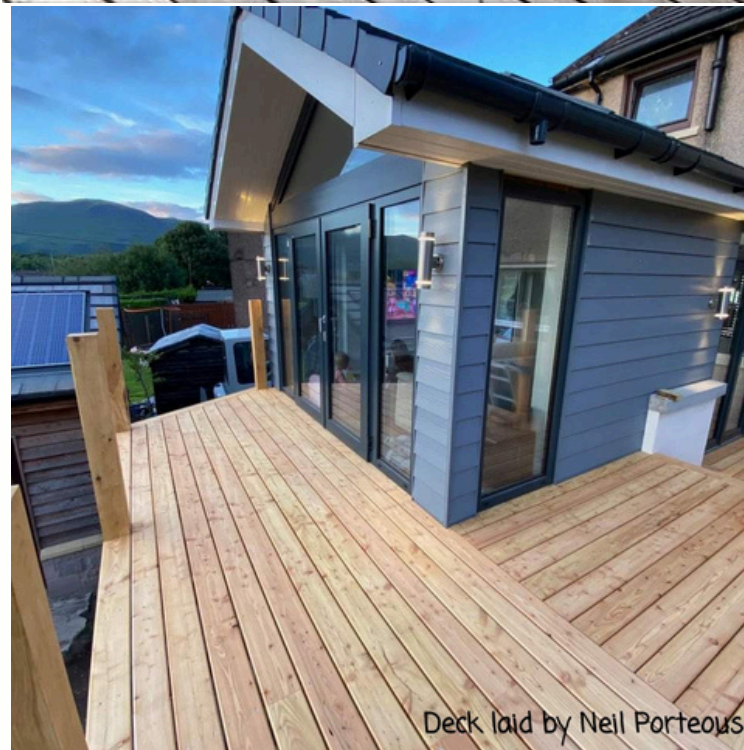

2025

enquiries@scottishwood.co.uk
www.scottishwood.co.uk

Deck laid by Neil Porteous