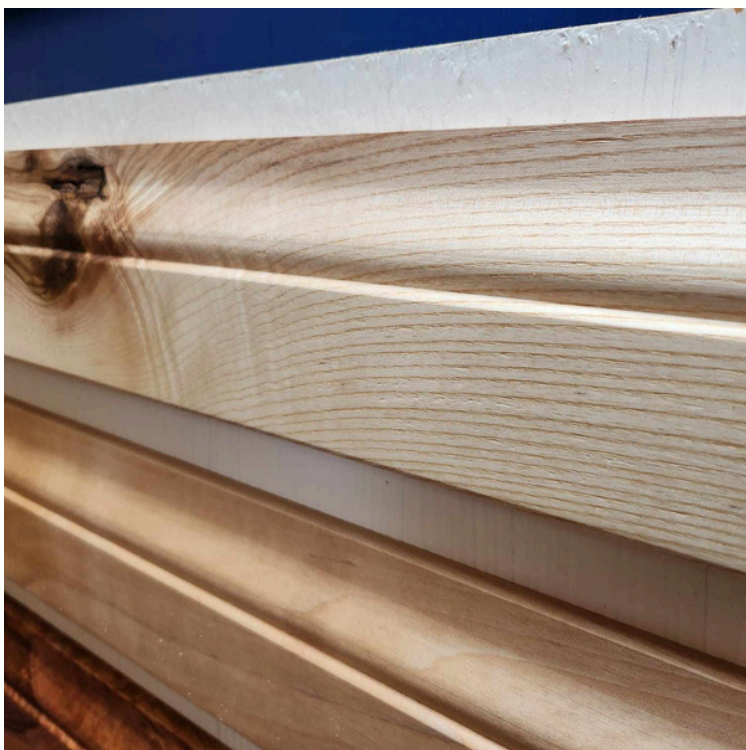

Once laid we recommend a light sanding followed by an oiled finish.

PRICE LIST

MOULDINGS

BASEBOARD/SKIRTING

Standard dimensions -
20 x 95 or 145mm widths

These are installed at the base of walls where they meet the floor.

Baseboards/Skirting not only serve a decorative purpose but also protect the wall from damage and cover any gaps between the wall and the floor.

ARCHITRAVE

Standard dimensions -
20 x 95 or 145mm widths

A decorative moulding that surrounds a door frame. It serves both functional and aesthetic purposes, providing a finished look to the door while also covering the gap between the door frame and the adjacent wall.