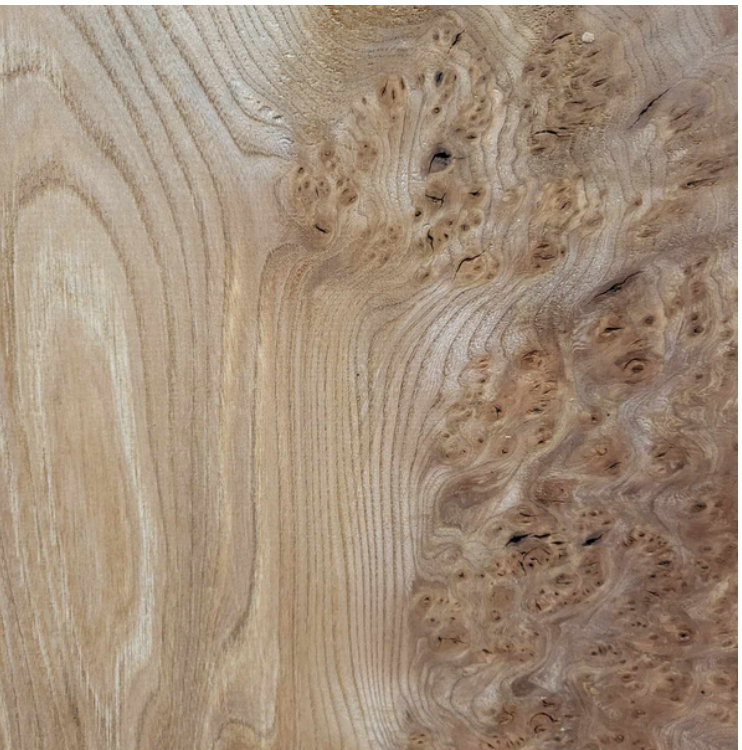

Fresh Sawn from £30ft³ +vat

ASH/BEECH/SYCAMORE/LIME

1" - £55/ft³ +vat

1.5" & 2" - £65/ft³ +vat

2.5" to 4" - £75/ft³ +vat

Fresh Sawn from £40/ft³ +vat

ELM

1" - POA*

1.5" & 2" - POA

2.5" to 4" - POA

*Pay on arrival - Please contact us to discuss Elm availability and pricing.

YEW

1" - POA

1.5" & 2" - POA

2.5" to 4" - POA

High density softwood.

Please contact us to discuss Yew availability and pricing.

Premium grains and Figures - Refers to wood with exceptional, visually striking grain patterns.

Spalted Beech, Scottish Oak and Elm Burrs, Cat's Paw (Pippy) Oak, Olive Ash, Rippled Sycamore etc will incur premium prices as highly sought after and prized figures. Contact us to discuss.