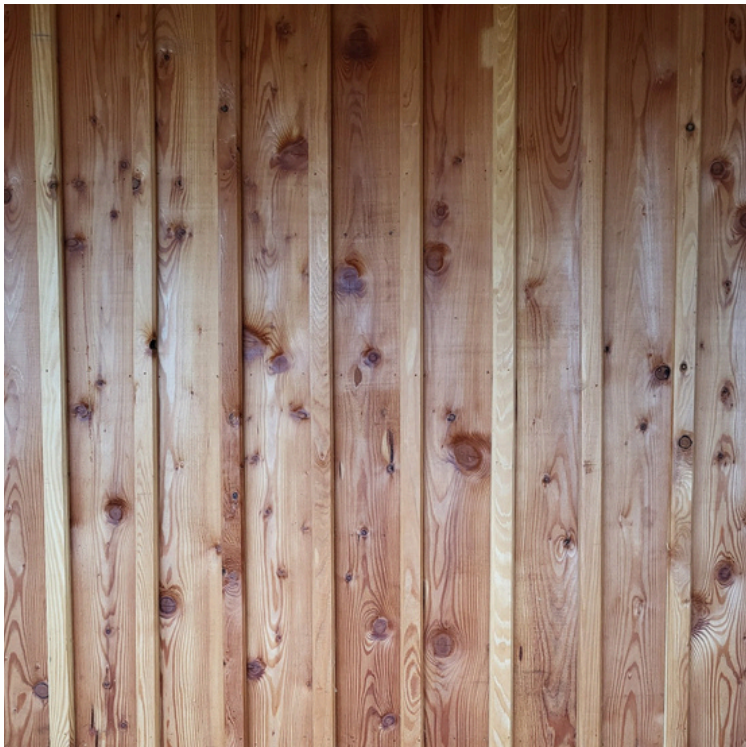

2025

enquiries@scottishwood.co.uk
www.scottishwood.co.uk

PRICE LIST

CLADDING

BATTEN ON BOARD

Batten on Board   £31.90/m²+vat

Boards 22 x 150mm

Battens 22 x 45mm