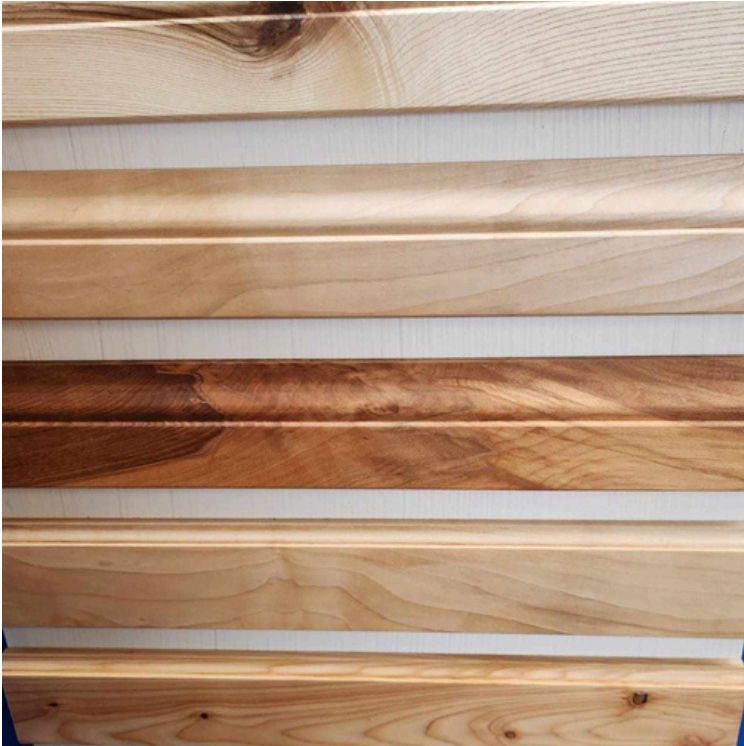

Our hardwood flooring all comes from trees grown in Scotland and reflect the spectacular grains and characteristics of home-grown Scottish Timber..

Add warmth and elegance to your home - our Scottish Hardwood and Larch flooring is cut to order from quality timber, ensuring long-lasting durability and stunning visual appeal.

Once laid we recommend a light sanding followed by an oiled finish.

PRICE LIST

MOULDINGS

BASEBOARD/SKIRTING

Standard dimensions -
20 x 95 or 145mm widths

These are installed at the base of walls where they meet the floor.