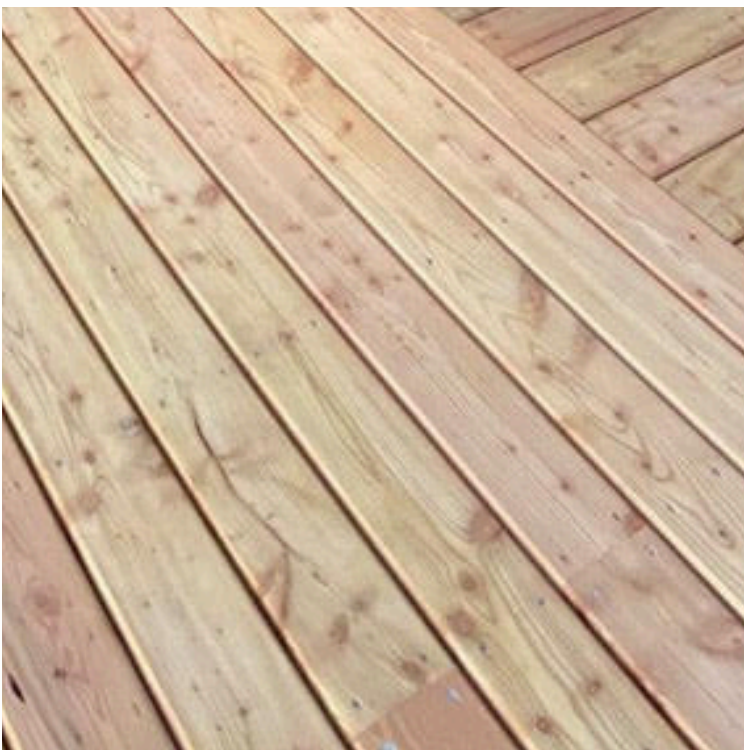

2025

enquiries@scottishwood.co.uk
www.scottishwood.co.uk

Deck laid by Neil Porteous