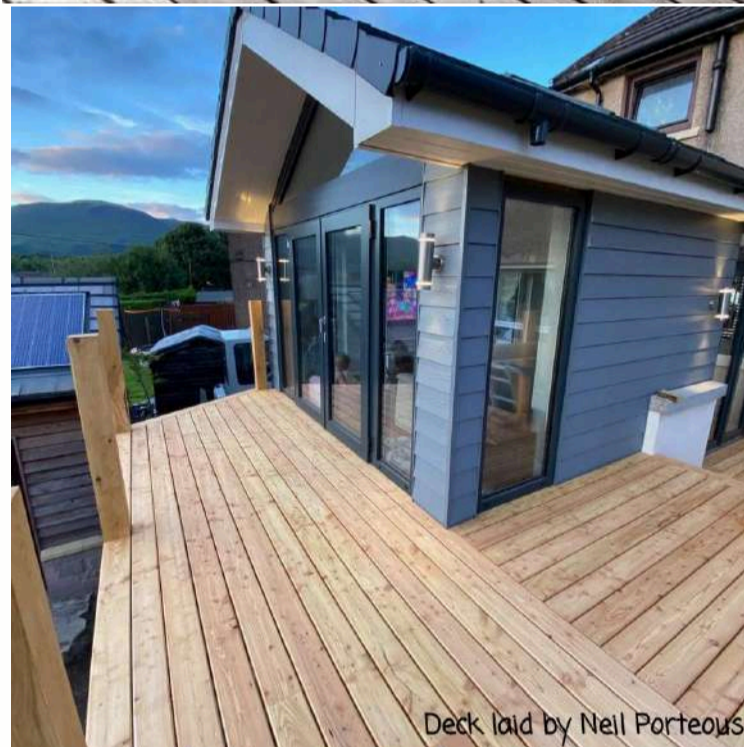

Deck laid by Neil Porteous

POSTS

Durable heartwood Larch can also be supplied for the decking support structure, and other external works.

Decking made from one of the most durable timbers.

Enhance your outdoor space with the natural beauty and durability of Scottish Larch decking. An excellent choice for decking as it is naturally hardwearing and resistant to rot and decay without the need for preservatives.

Larch decking boasts a warm reddish-brown hue that weathers gracefully overtime turning an aesthetically pleasing silver-grey.