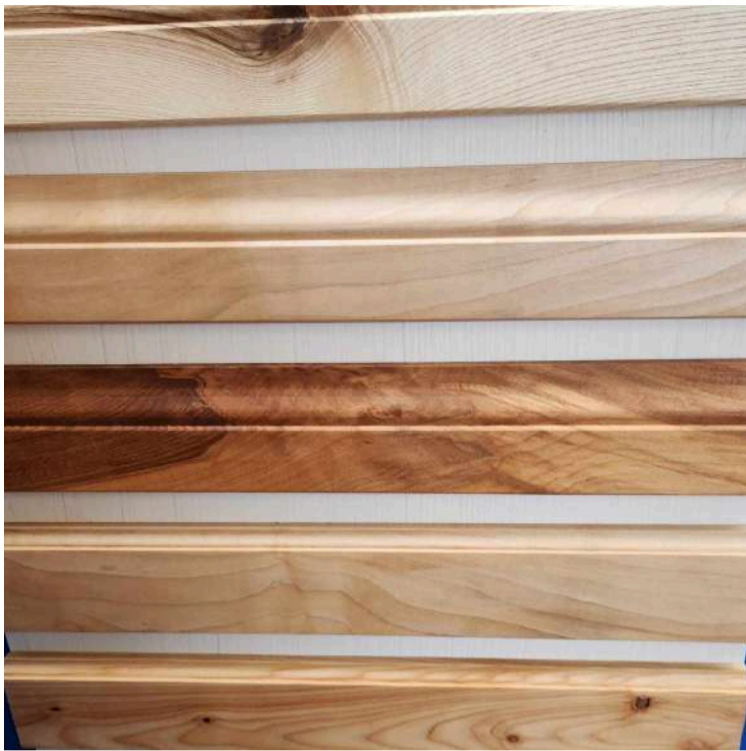

T&G LARCH FLOORING

Scottish Larch £34/m²+vat

Boards 17 x 145mm and 95mm

The cost of a Larch floor is exactly half that of an Ash, Beech or Sycamore floor.

Scottish grown Larch makes for a beautiful, hard-wearing and traditional solid wood floor.

Our hardwood flooring all comes from trees grown in Scotland and reflect the spectacular grains and characteristics of home-grown Scottish Timber..

Add warmth and elegance to your home - our Scottish Hardwood and Larch flooring is cut to order from quality timber, ensuring long-lasting durability and stunning visual appeal.

Once laid we recommend a light sanding followed by an oiled finish.

PRICE LIST

MOULDINGS

BASEBOARD/SKIRTING

Standard dimensions -
20 x 95 or 145mm widths

These are installed at the base of walls where they meet the floor.