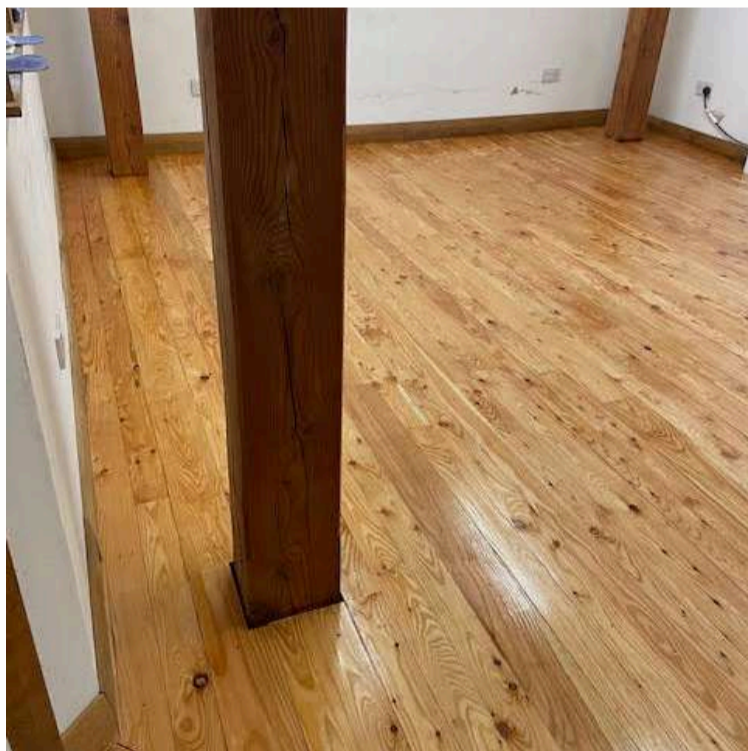

T&G LARCH FLOORING

Scottish Larch £34/m²+vat

Boards 17 x 145mm and 95mm

The cost of a Larch floor is exactly half that of an Ash, Beech or Sycamore floor.

Scottish grown Larch makes for a beautiful, hard-wearing and traditional solid wood floor.

Our hardwood flooring all comes from trees grown in Scotland and reflect the spectacular grains and characteristics of home-grown Scottish Timber..

Add warmth and elegance to your home - our Scottish Hardwood and Larch flooring is cut to order from quality timber, ensuring long-lasting durability and stunning visual appeal.

Once laid we recommend a light sanding followed by an oiled finish.