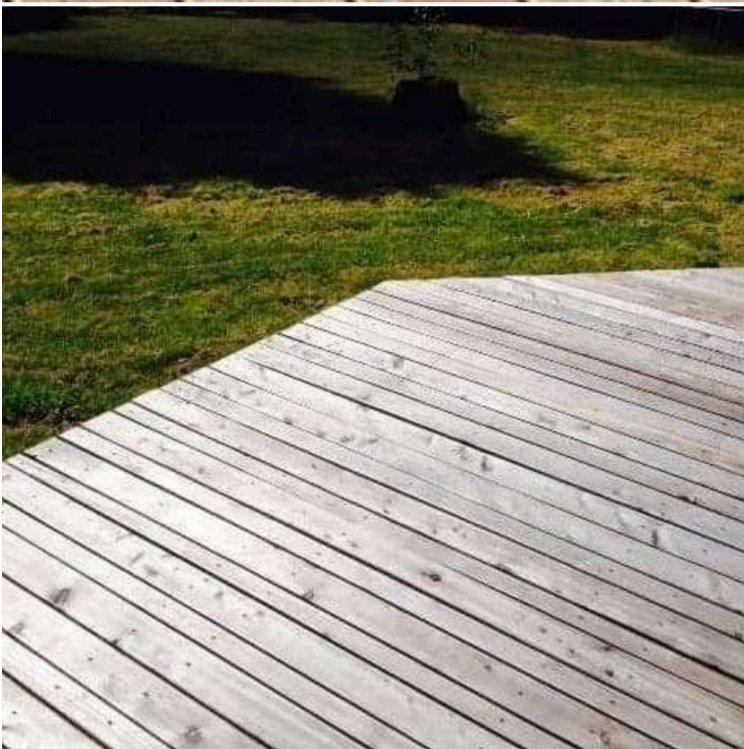

NARROW LARCH DECKING

Boards 33 x 95mm £39.90/m²+vat

Boards 25 x 95mm £36.60/m²+vat

Decking boards planed all round and chamfered top corners.

Grooved option available - please enquire.