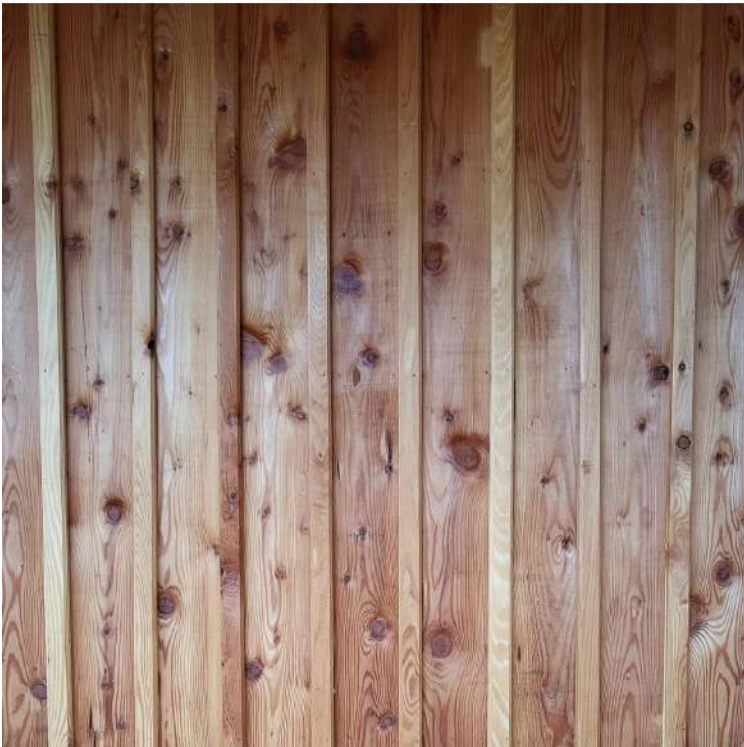

PRICE LIST

CLADDING

BATTEN ON BOARD

Batten on Board   £31.90/m²+vat

Boards 22 x 150mm

Battens 22 x 45mm