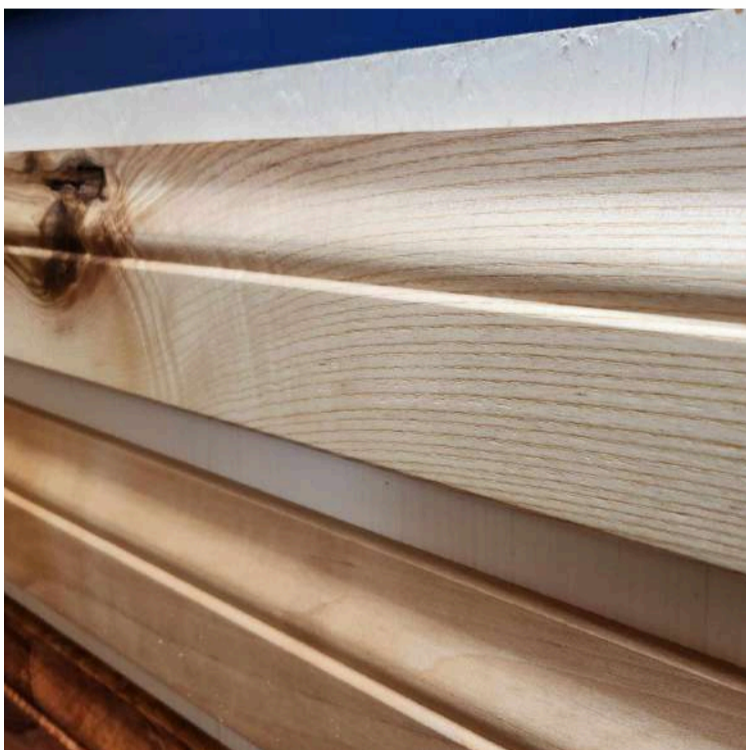

Our hardwood flooring all comes from trees grown in Scotland and reflect the spectacular grains and characteristics of home-grown Scottish Timber..

Add warmth and elegance to your home - our Scottish Hardwood and Larch flooring is cut to order from quality timber, ensuring long-lasting durability and stunning visual appeal.

Once laid we recommend a light sanding followed by an oiled finish.

PRICE LIST

MOULDINGS

BASEBOARD/SKIRTING

Standard dimensions -
20 x 95 or 145mm widths

These are installed at the base of walls where they meet the floor.

Baseboards/Skirting not only serve a decorative purpose but also protect the wall from damage and cover any gaps between the wall and the floor.

ARCHITRAVE

Standard dimensions -
20 x 95 or 145mm widths

A decorative moulding that surrounds a door frame. It serves both functional and aesthetic purposes, providing a finished look to the door while also covering the gap between the door frame and the adjacent wall.