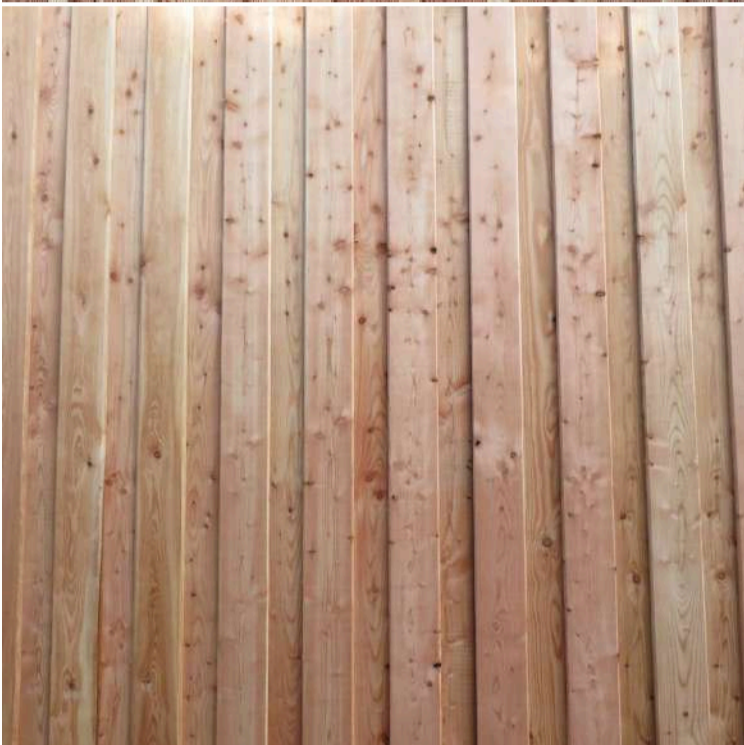

BOARD ON BOARD

Board on Board   £27.80/m²+vat

Boards 22 x 150mm

Price based on a 25mm overlap